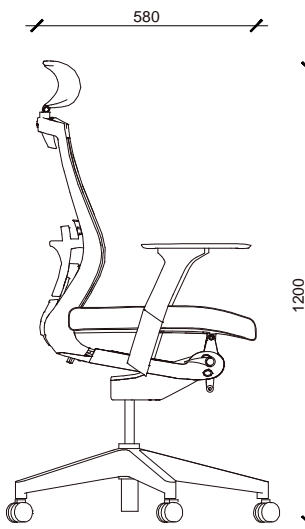

W 650  
D 580  
H 1200

PLAN  
SCALE 1:20

FRONT ELEVATION  
SCALE 1:20

LEFT SIDE ELEVATION  
SCALE 1:20

RIGHT ELEVATION  
SCALE 1:20