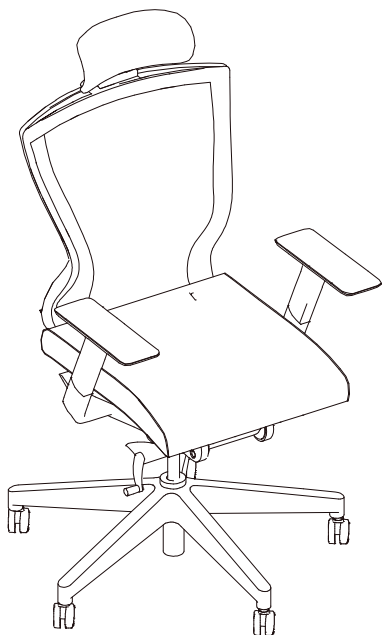

### ISOMETRIC

FRAME COLOURS: DESIGNER WHITE OR ART BLACK  
FABRIC COLOURS: JET BLACK/ ROSSO RED/ SAND/ SKY  
BLUE/ LIME GREEN  
SEAT FINISHES: FABRIC/ PU/ EXECUTIVE LEATHER  
OPTIONAL: POLISHED ALLOY STAR BASE ( L48E )