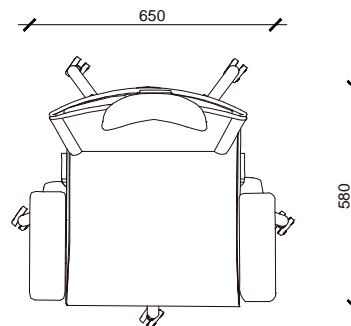

W 650  
D 580  
H 1200

PLAN  
SCALE 1:20

FRONT ELEVATION  
SCALE 1:20

LEFT SIDE ELEVATION  
SCALE 1:20

RIGHT ELEVATION  
SCALE 1:20