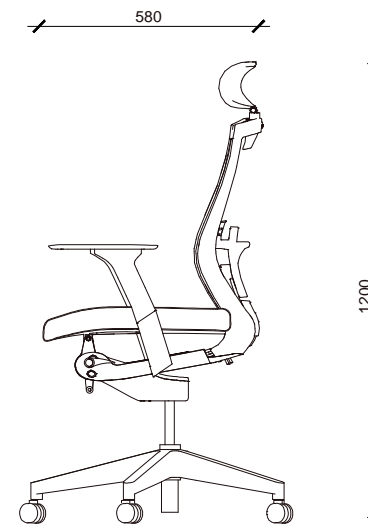

W 650  
D 580  
H 1200

PLAN  
SCALE 1:20

FRONT ELEVATION  
SCALE 1:20

LEFT SIDE ELEVATION  
SCALE 1:20

RIGHT ELEVATION  
SCALE 1:20