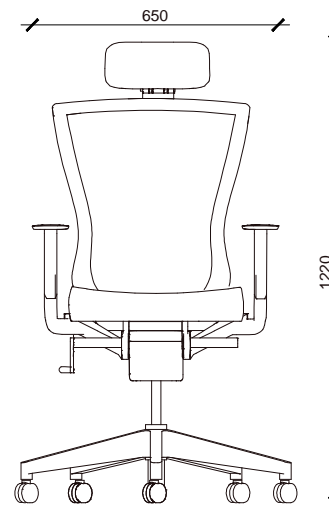

W 650  
D 580  
H 1200

PLAN  
SCALE 1:20

FRONT ELEVATION  
SCALE 1:20

LEFT SIDE ELEVATION  
SCALE 1:20

RIGHT ELEVATION  
SCALE 1:20