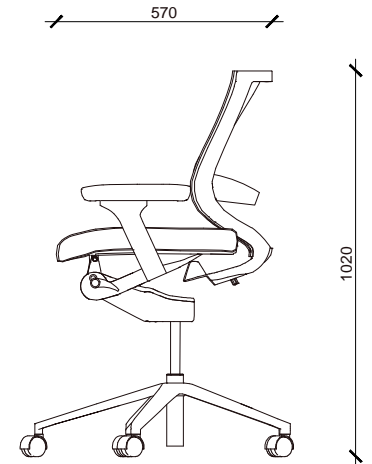

CORPORATE LIVING

L-SERIES DESIGNS

ISOMETRIC

FRAME COLOURS : DESIGNER WHITE OR ART BLACK
 SEAT COLOURS : JET BLACK/ ROSSO RED/ SAND/ SKY
 BLUE/ LIME GREEN

W 620
 D 570
 H 1020

PLAN
 SCALE 1:20

FRONT ELEVATION
 SCALE 1:20

LEFT SIDE ELEVATION
 SCALE 1:20

RIGHT ELEVATION
 SCALE 1:20

L 4 1 T A S K C H A I R W I T H A R M S
 C L - L 4 1

Corporate Living Warehouse & Distribution Centre

Boston House 10 Tacoma Circuit
 Canning Vale WA PO Box 202 Parkwood WA 6147