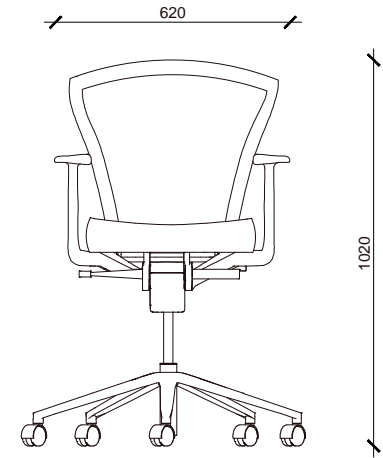

CORPORATE LIVING

L-SERIES DESIGNS

ISOMETRIC

FRAME COLOURS : DESIGNER WHITE OR ART BLACK
 SEAT COLOURS : JET BLACK/ ROSSO RED/ SAND/ SKY
 BLUE/ LIME GREEN

W 620
 D 570
 H 1020

PLAN
 SCALE 1:20

FRONT ELEVATION
 SCALE 1:20

LEFT SIDE ELEVATION
 SCALE 1:20

RIGHT ELEVATION
 SCALE 1:20

L 4 1 T A S K C H A I R W I T H A R M S
 C L - L 4 1

Corporate Living Warehouse & Distribution Centre

Boston House 10 Tacoma Circuit
 Canning Vale WA PO Box 202 Parkwood WA 6147