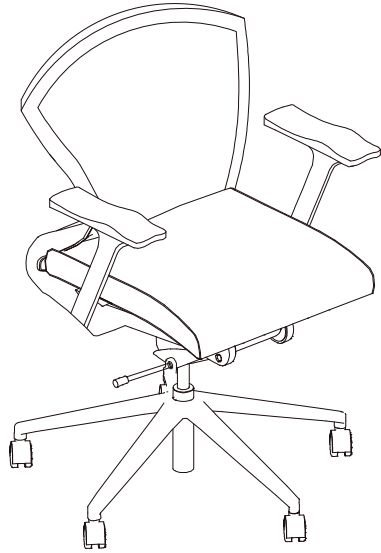

CORPORATE LIVING

L-SERIES DESIGNS

ISOMETRIC

FRAME COLOURS : DESIGNER WHITE OR ART BLACK
 SEAT COLOURS : JET BLACK/ ROSSO RED/ SAND/ SKY
 BLUE/ LIME GREEN

W 620
 D 570
 H 1020

PLAN
 SCALE 1:20

FRONT ELEVATION
 SCALE 1:20