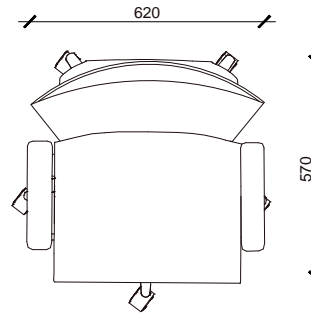

CORPORATE LIVING

L-SERIES DESIGNS

ISOMETRIC

FRAME COLOURS : DESIGNER WHITE OR ART BLACK
 SEAT COLOURS : JET BLACK/ ROSSO RED/ SAND/ SKY
 BLUE/ LIME GREEN

W 620
 D 570
 H 1020

PLAN
 SCALE 1:20

FRONT ELEVATION
 SCALE 1:20

LEFT SIDE ELEVATION
 SCALE 1:20

RIGHT ELEVATION
 SCALE 1:20

L 4 1 T A S K C H A I R W I T H A R M S
 C L - L 4 1

Corporate Living Warehouse & Distribution Centre

Boston House 10 Tacoma Circuit
 Canning Vale WA PO Box 202 Parkwood WA 6147