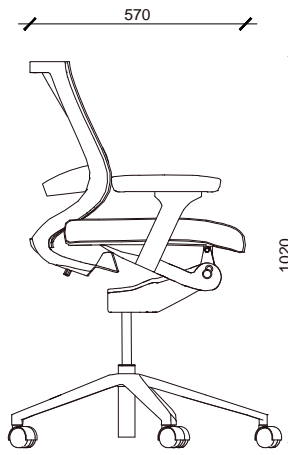

CORPORATE LIVING

L-SERIES DESIGNS

ISOMETRIC

FRAME COLOURS : DESIGNER WHITE OR ART BLACK
 SEAT COLOURS : JET BLACK/ ROSSO RED/ SAND/ SKY
 BLUE/ LIME GREEN

W 620
 D 570
 H 1020

PLAN
 SCALE 1:20

FRONT ELEVATION
 SCALE 1:20

LEFT SIDE ELEVATION
 SCALE 1:20

RIGHT ELEVATION
 SCALE 1:20

L 4 1 T A S K C H A I R W I T H A R M S
 C L - L 4 1

Corporate Living Warehouse & Distribution Centre

Boston House 10 Tacoma Circuit
 Canning Vale WA PO Box 202 Parkwood WA 6147